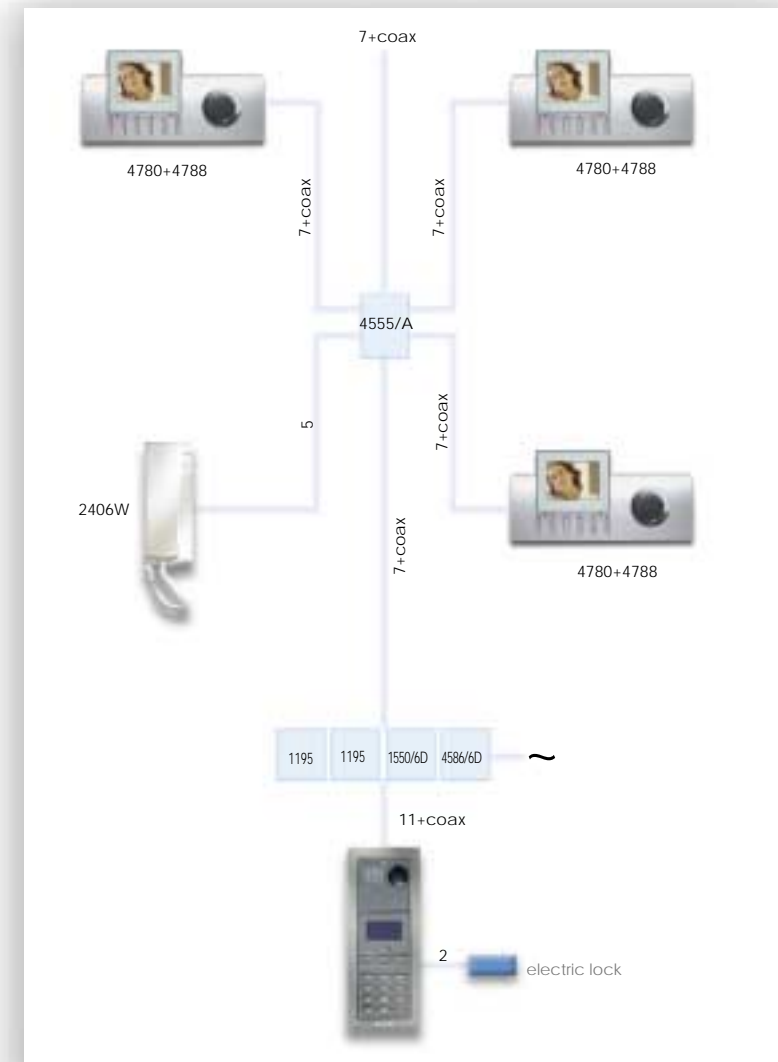

V5/01 DIVA

n°uteni	3110/1*	3110/2*	3110/3*	3311/1**	3311/2**	3311/3**	3321/0	3321/1	3321/2	3322/4	3322/6	3326	4661	1195	1112	4856	4835	4780	4786	4794*
1	1			1				1					1	1	1	1	1	1	1	
2	1			1					1				1	1	1	1	1	2	2	
3		1			1					1			1	1	1		1	3	3	
4		1			1					1			1	1	1	1	1	4	4	
5		1			1				1	1			1	1	1	1	2	5	5	
6		1			1						1		1	1	1	1	2	6	6	
7		1			1				1		1		1	1	1	1	2	7	7	
8		1			1				1	1			1	1	1	1	2	8	8	
9			1			1		1		2			1	1	1	1	3	9	9	
10			1			1	1			1	1		1	1	1	1	3	10	10	
12			1			1	1				2		1	1	1	1	3	12	12	
14			1			1		1		2			1	1	1	1	4	14	14	
16		2			2			1	2	1			1	1	1	1	4	16	16	
18		2			2			1		3			1	1	1	1	5	18	18	
20		2			2			1		3			1	1	1	1	5	20	20	
22			2			2	1			1	3	1	1	1	1	1	6	22	22	1
24			2			2	1			4	1	1	1	1	1	1	6	24	24	1
26			2			2		1		4	1	1	1	1	1	1	7	26	26	1
28			2			2	1			1	4		1	1	1	1	7	28	28	1
30			2			2	1			5			1	1	1	1	8	30	30	1
32			2			2		1		5			1	1	1	1	8	32	32	1
34			3			3	1			1	5	2	1	1	1	1	9	34	34	1
36			3			3	1				6	2	1	1	1	1	9	36	36	1
38			3			3		1	3	4	1	1	1	1	1	1	10	38	38	1
40			3			3	1			1	6	1	1	1	1	1	10	40	40	1
42			3			3	1				7	1	1	1	1	1	11	42	42	1
44			3			3		1			7	1	1	1	1	1	11	44	44	1
46			3			3	1			1	7		1	1	1	1	12	46	46	1
48			3			3	1				8		1	1	1	1	12	48	48	1
50			3			3		1			8		1	1	1	1	13	50	50	1

* For the wall version, housing art. 3316/1/2/3/4/6/9 must be added according to the number of modules making up the external unit and it is no longer necessary to order the flush-mounting box/es art. 3110/1/2/3.
** The cornice 3311 is available in the following colours: grey G, white W, blue B, orange O and the relative colour identification letter must be added.
* If more than 20 users, a supplementary power supply art. 4794 is required.

Video door entry system with digital Comelbus cabling consisting of:

- digital audio-video input with electronic directory
- 1 audio-video riser