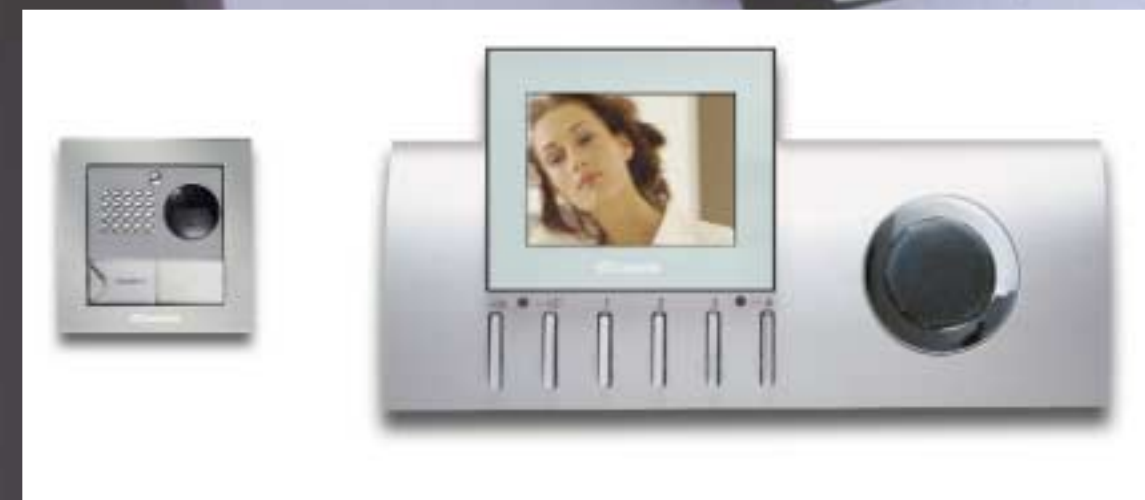

** by hands free we mean both duplex and simplex; "the user decides" which is most acceptable solution dependant on the ambient noise level.*

■ Comelit elegance and style.

The slim surround is just 3 cm in depth, like a decisive graphic line, allowing the monitor to be surface mounted yet unobtrusive. In no time at all an elegant and original desk conversion kit can transform Diva into the most stylish desk monitor. A Diva requires privacy, so a special circuit ensures the call tone can be temporarily excluded (for example, at night or during the week-end). This is not all - brightness and call volume adjustment make it easy to personalise the main functions at any time, making the monitor an integral and modern part of home comfort.

■ Comelit functionality.

Diva has been conceived as a single monitor to be fitted with a special "*dedicated bracket*", depending on the type of cabling.

Brackets for traditional, simplified and digital Comelbus systems are available.

ART. 4780 - DIVA HANDS-FREE MONITOR

Colour Monitor with 3.5" high resolution LCD. Made of ABS plastic with aluminium fascia, fitted with brightness, call volume adjustment, door-opening pushbutton, a voice activation pushbutton provided with LED and 1 pushbutton for the "privacy" function provided with LED. This LED has dual functions one for privacy and the other to indicate the simplex speech mode. There are also 3 free pushbuttons (N.O.) for various services. It can be converted into the desk version by adding art. 4782.
Dimensions: 127 x 260 x 38 mm.