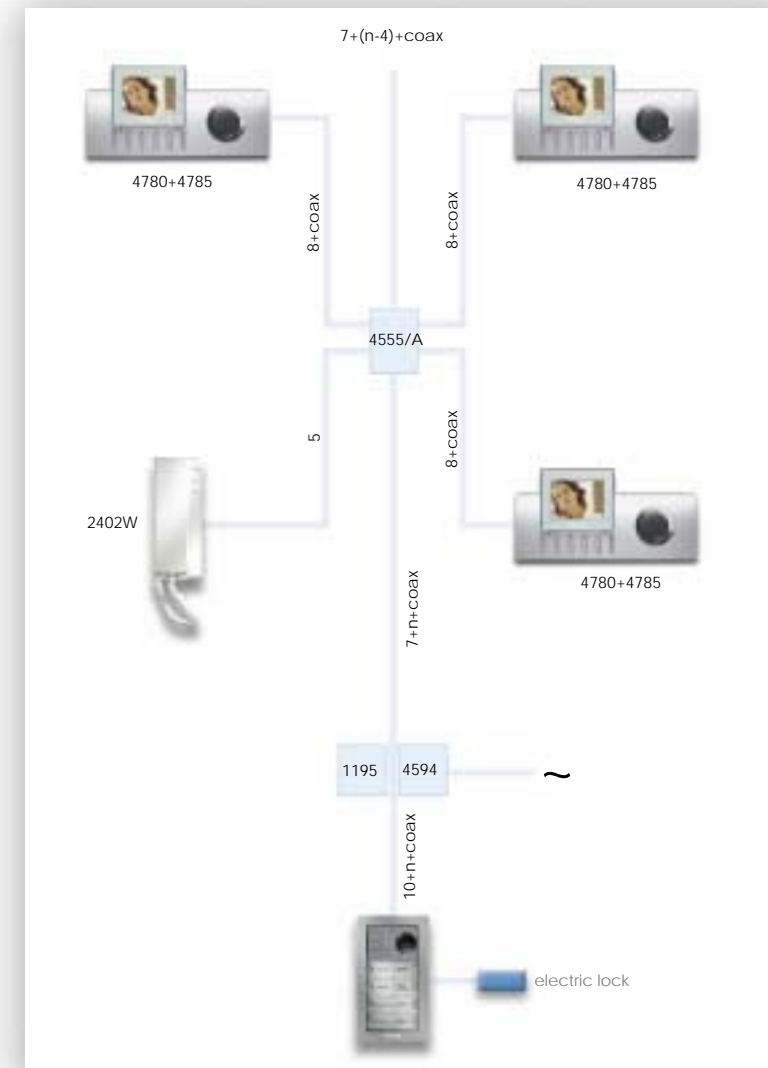

art.4785 BRACKET FOR TRADITIONAL CABLING

Bracket for traditional cabling system required to complete the DIVA monitor.

art. 4786 BRACKET FOR SIMPLIFIED CABLING

Bracket for simplified cabling system required to complete the DIVA monitor.

art. 4788 BRACKET FOR COMELBUS CABLING

Bracket for digital Comelbus system required to complete the DIVA monitor.

art. 4794 SUPPLEMENTARY POWER SUPPLY

To be used in systems with traditional and simplified cabling with more than 20 users.

Video door entry system with traditional cabling consisting of:

- audio-video input
- 1 audio-video riser

VCC/01 DIVA

n°users	3110/1*	3110/2*	3110/3*	3311/1**	3311/2**	3311/3**	3321/0	3321/1	3321/2	3322/4	3322/6	3326	4653	1195	4594	4555/A	4780	4785	4794*
1	1			1				1					1	1	1		1	1	
2	2			1					1				1	1	1	1	2	2	
3		1			1		1			1			1	1	1	1	3	3	
4		1			1		1			1			1	1	1	1	4	4	
5		1			1			1		1			1	1	1	2	5	5	
6		1			1		1				1		1	1	1	2	6	6	
7		1			1			1			1		1	1	1	2	7	7	
8		1			1				1		1		1	1	1	2	8	8	
9			1			1		1		2			1	1	1	3	9	9	
10			1			1	1			1	1		1	1	1	3	10	10	
12			1			1	1				2		1	1	1	3	12	12	
14			1			1		1		2			1	1	1	4	14	14	
16		2			2				1	2	1		1	1	1	4	16	16	
18		2			2		1				3		1	1	1	5	18	18	
20		2			2			1		3			1	1	1	5	20	20	
22			2			2	1			1	3	1	1	1	1	6	22	22	1
24			2			2	1				4	1	1	1	1	6	24	24	1
26			2			2		1		4	1	1	1	1	1	7	26	26	1
28			2			2	1			1	4		1	1	1	7	28	28	1
30			2			2	1				5		1	1	1	8	30	30	1
32			2			2			1		5		1	1	1	8	32	32	1
34			3			3	1			1	5	2	1	1	1	9	34	34	1
36			3			3	1				6	2	1	1	1	9	36	36	1
38			3			3			1	3	4	1	1	1	1	10	38	38	1
40			3			3	1			1	6	1	1	1	1	10	40	40	1
42			3			3	1				7	1	1	1	1	11	42	42	1
44			3			3			1		7	1	1	1	1	11	44	44	1
46			3			3	1			1	7		1	1	1	12	46	46	1
48			3			3	1				8		1	1	1	12	48	48	1
50			3			3			1		8		1	1	1	13	50	50	1