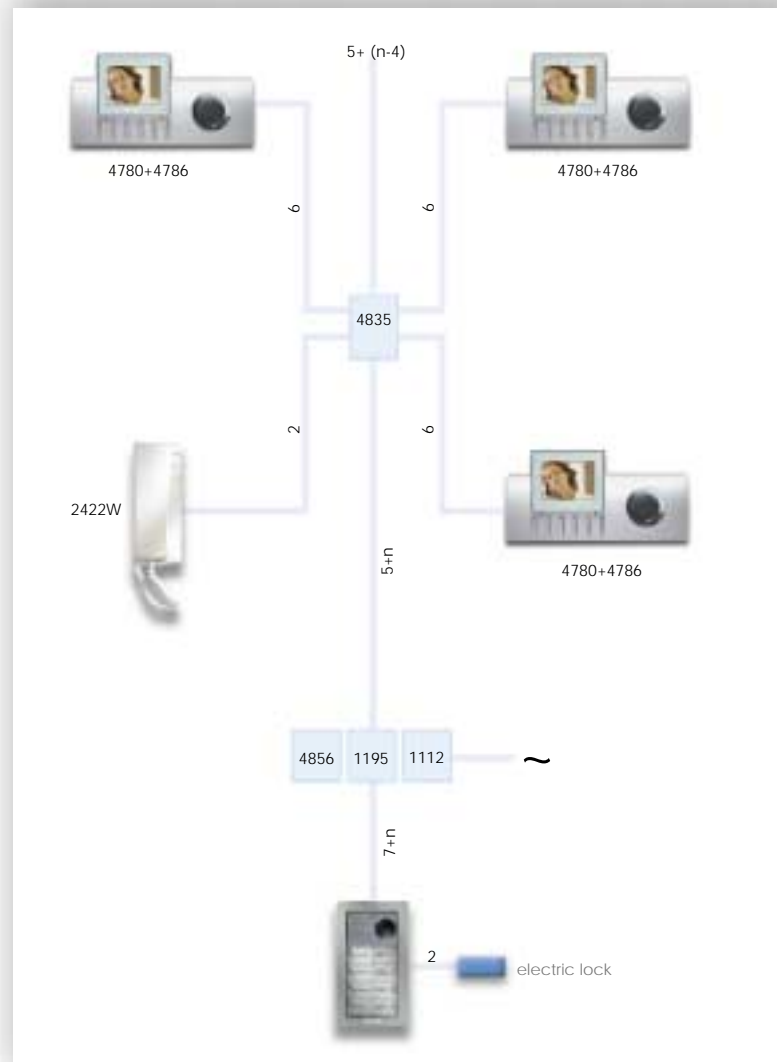

Video door entry system with simplified cabling consisting of:

- audio-video input
- 1 audio-video riser